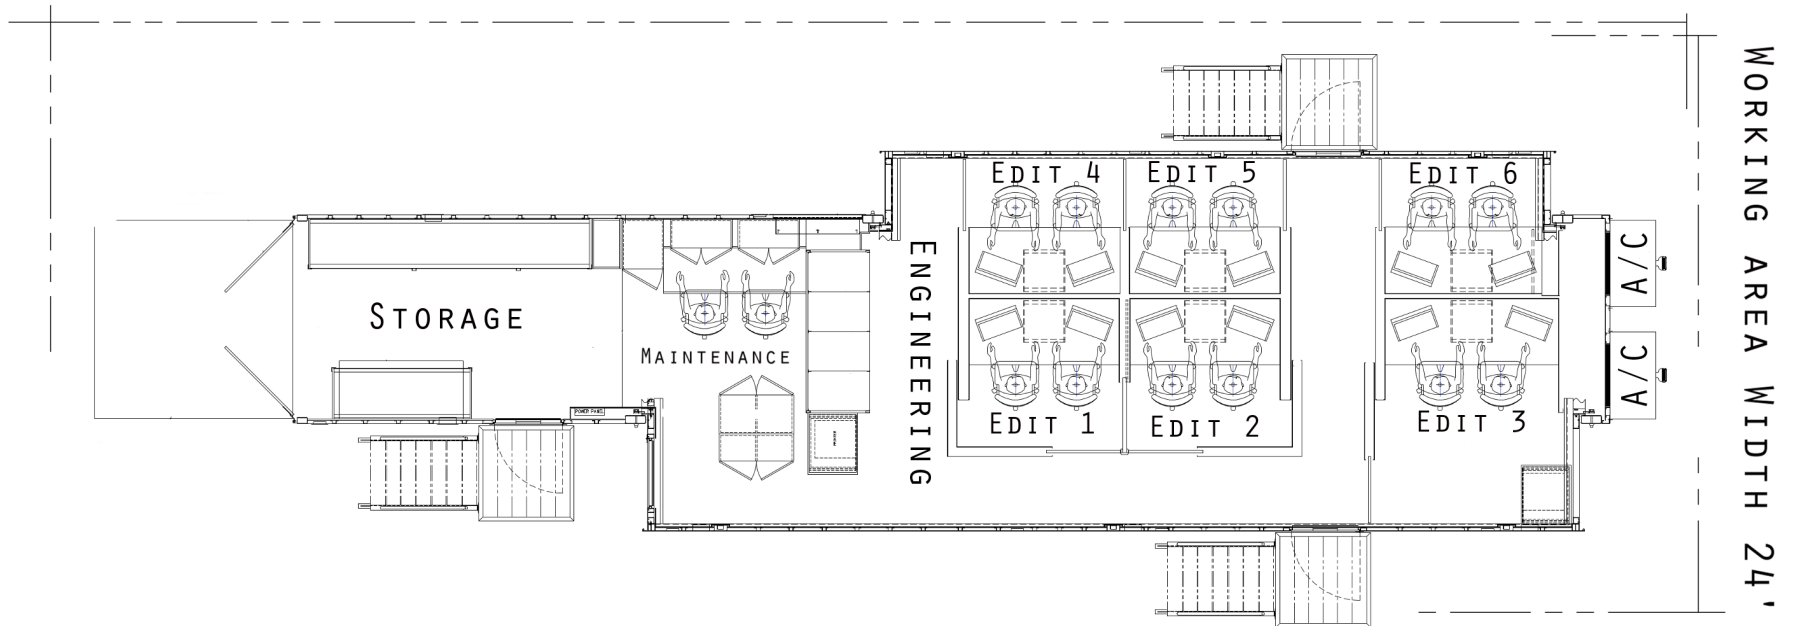

EDIT 1

WORKING AREA LENGTH WITH LIFTGATE DOWN 72'

PLEASE CALL TO DISCUSS SPECIAL PARKING SITUATIONS. 603-882-5222