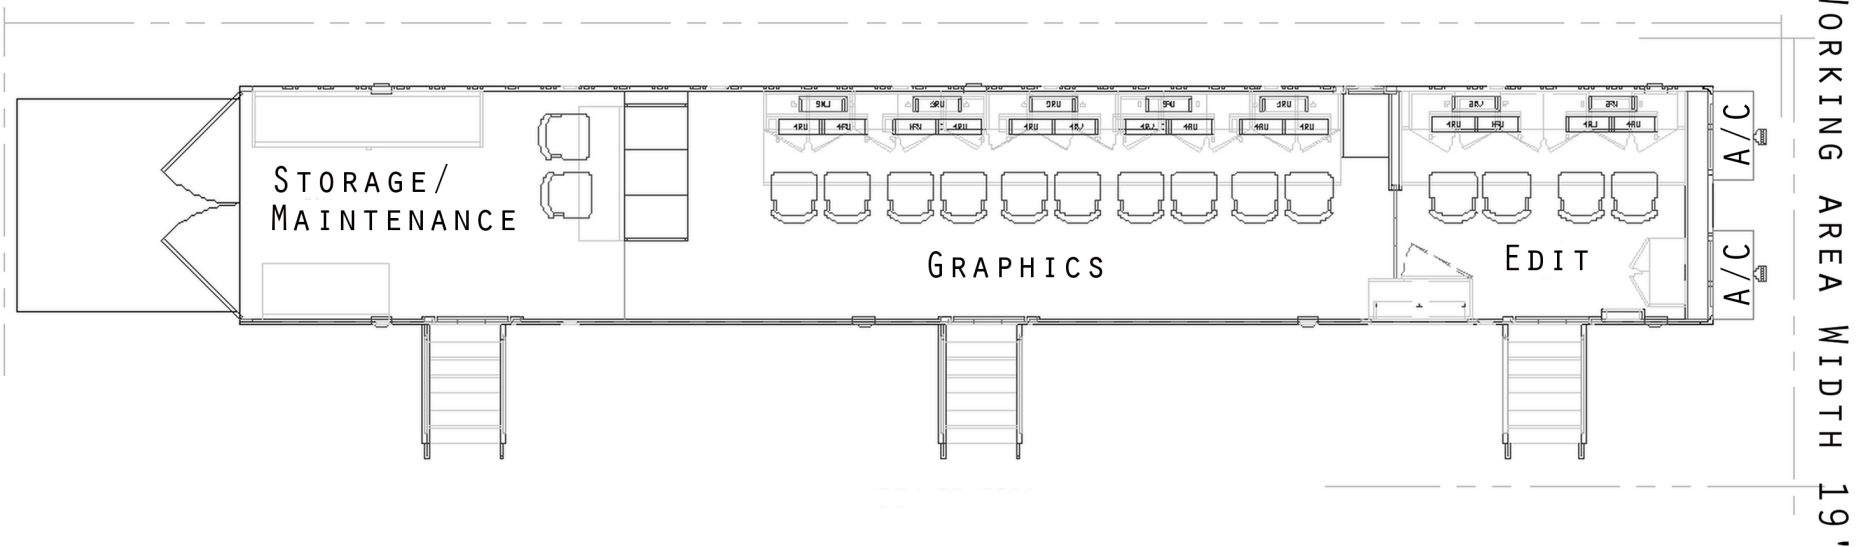

B1

WORKING AREA LENGTH WITH LIFTGATE DOWN 72'

PLEASE CALL TO DISCUSS SPECIAL PARKING SITUATIONS. 603-882-5222