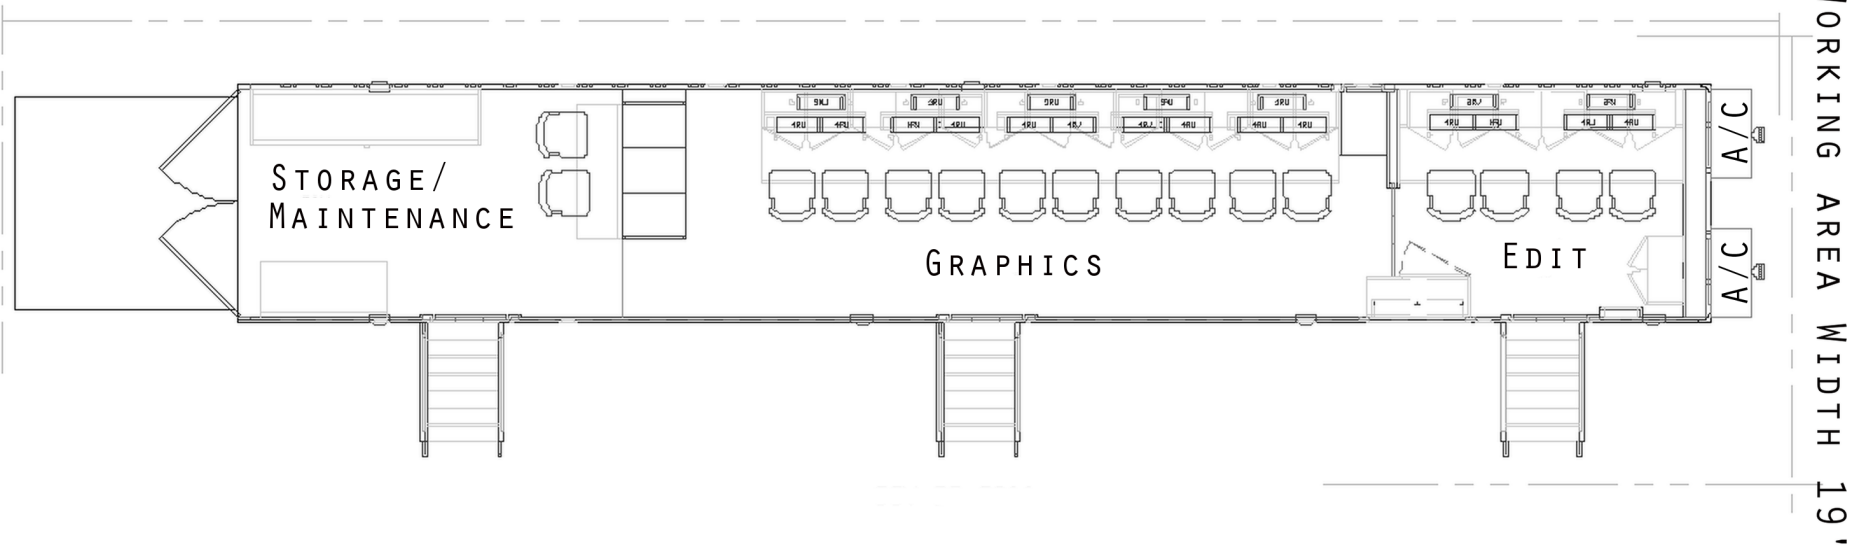

B3

WORKING AREA LENGTH WITH LIFTGATE DOWN 72'

PLEASE CALL TO DISCUSS SPECIAL PARKING SITUATIONS. 603-882-5222