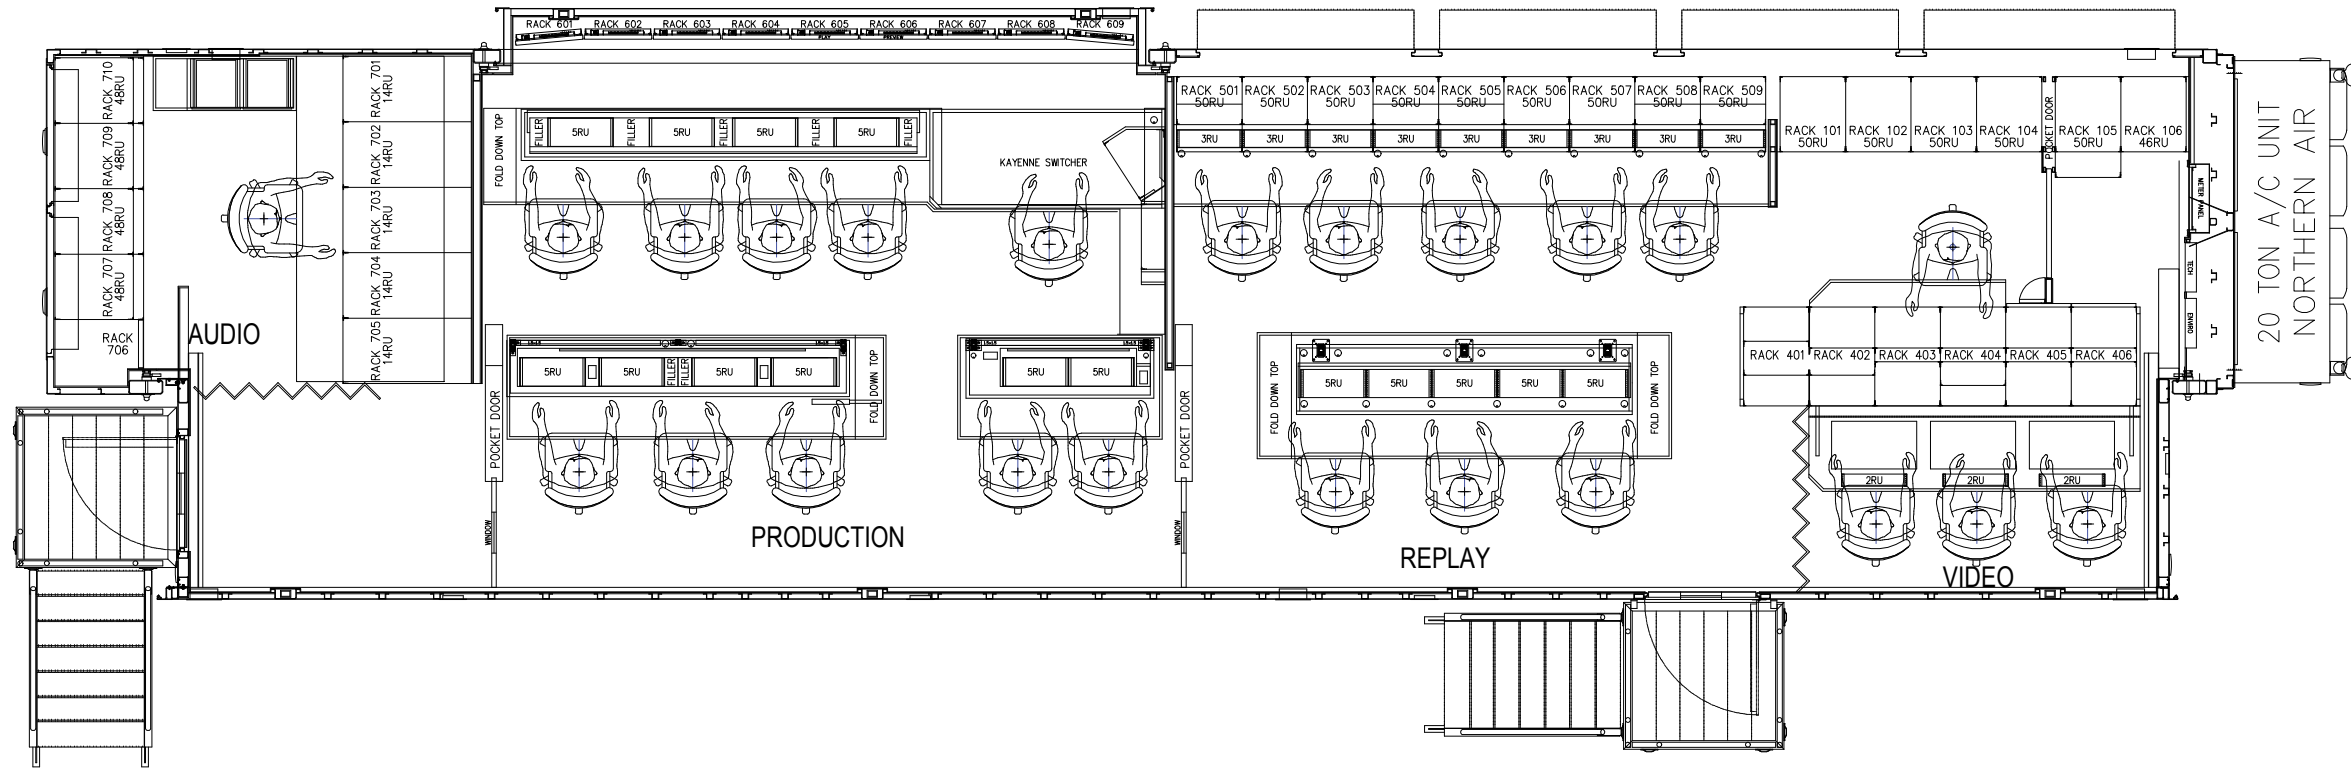

71 ft Working Area

GCV GRIDIRON A and B

45 ft Working Area