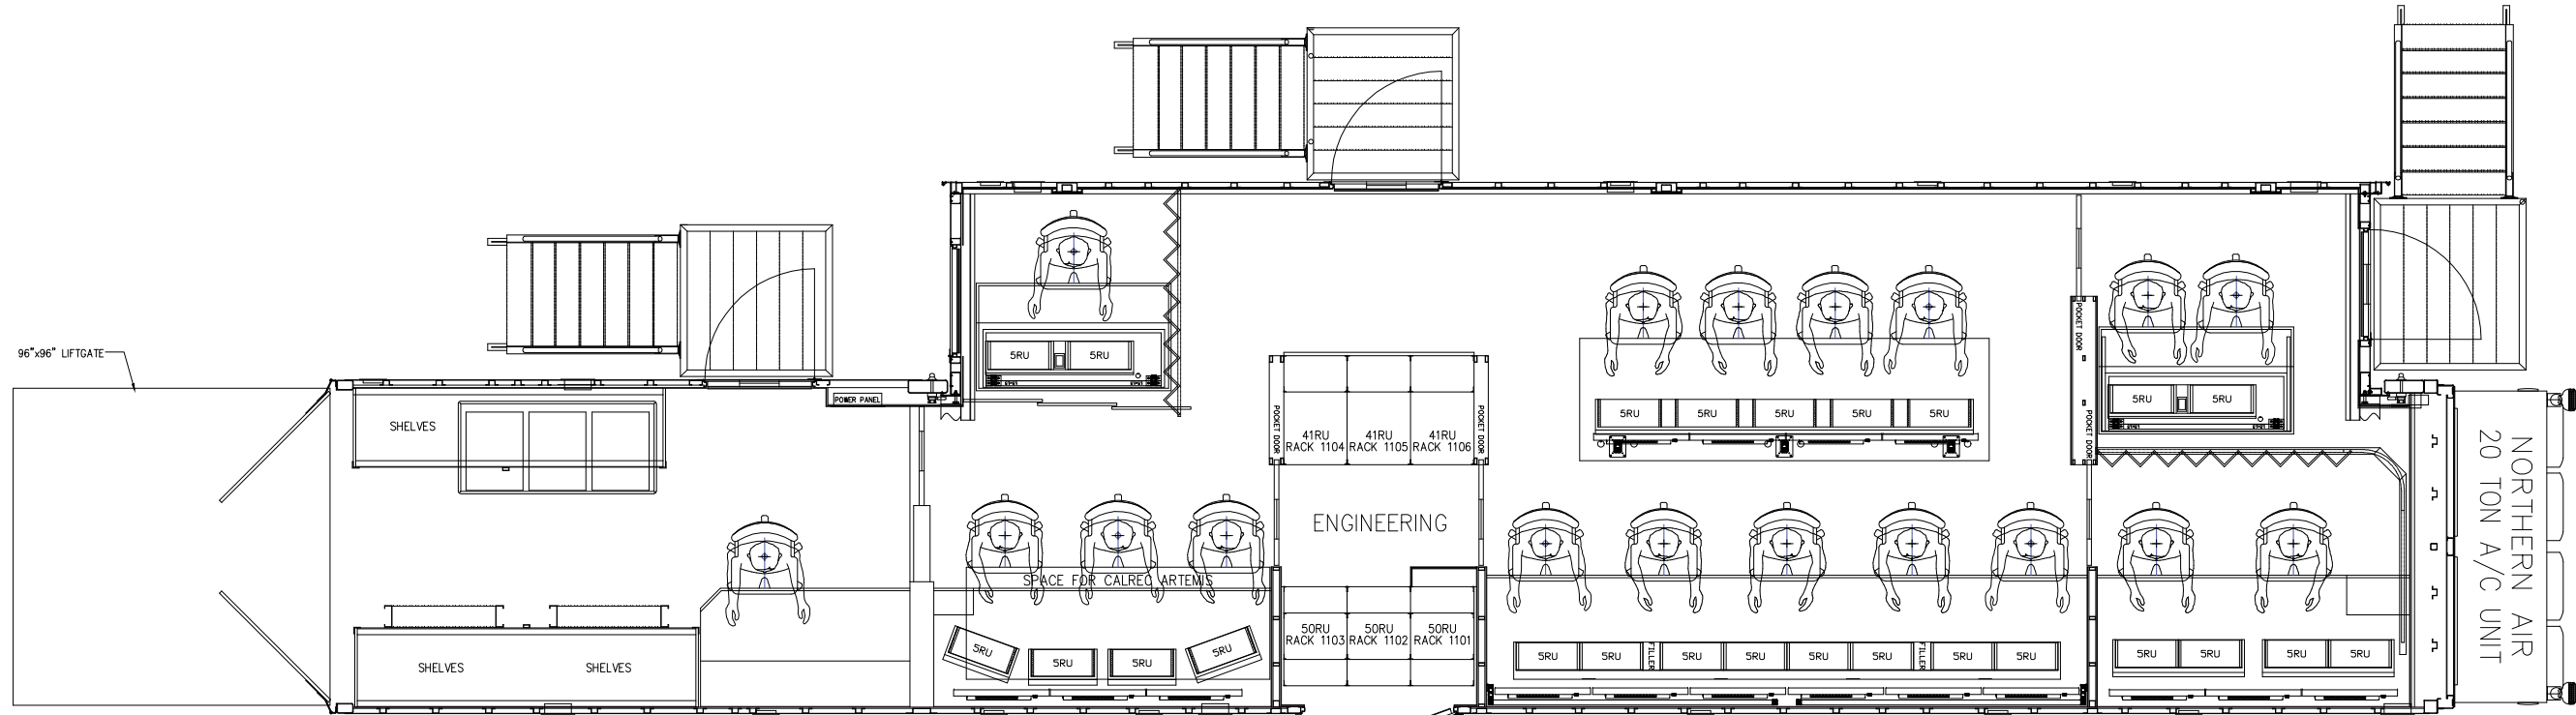

71 ft Working Area

GCV GRIDIRON A and B

45 ft Working Area