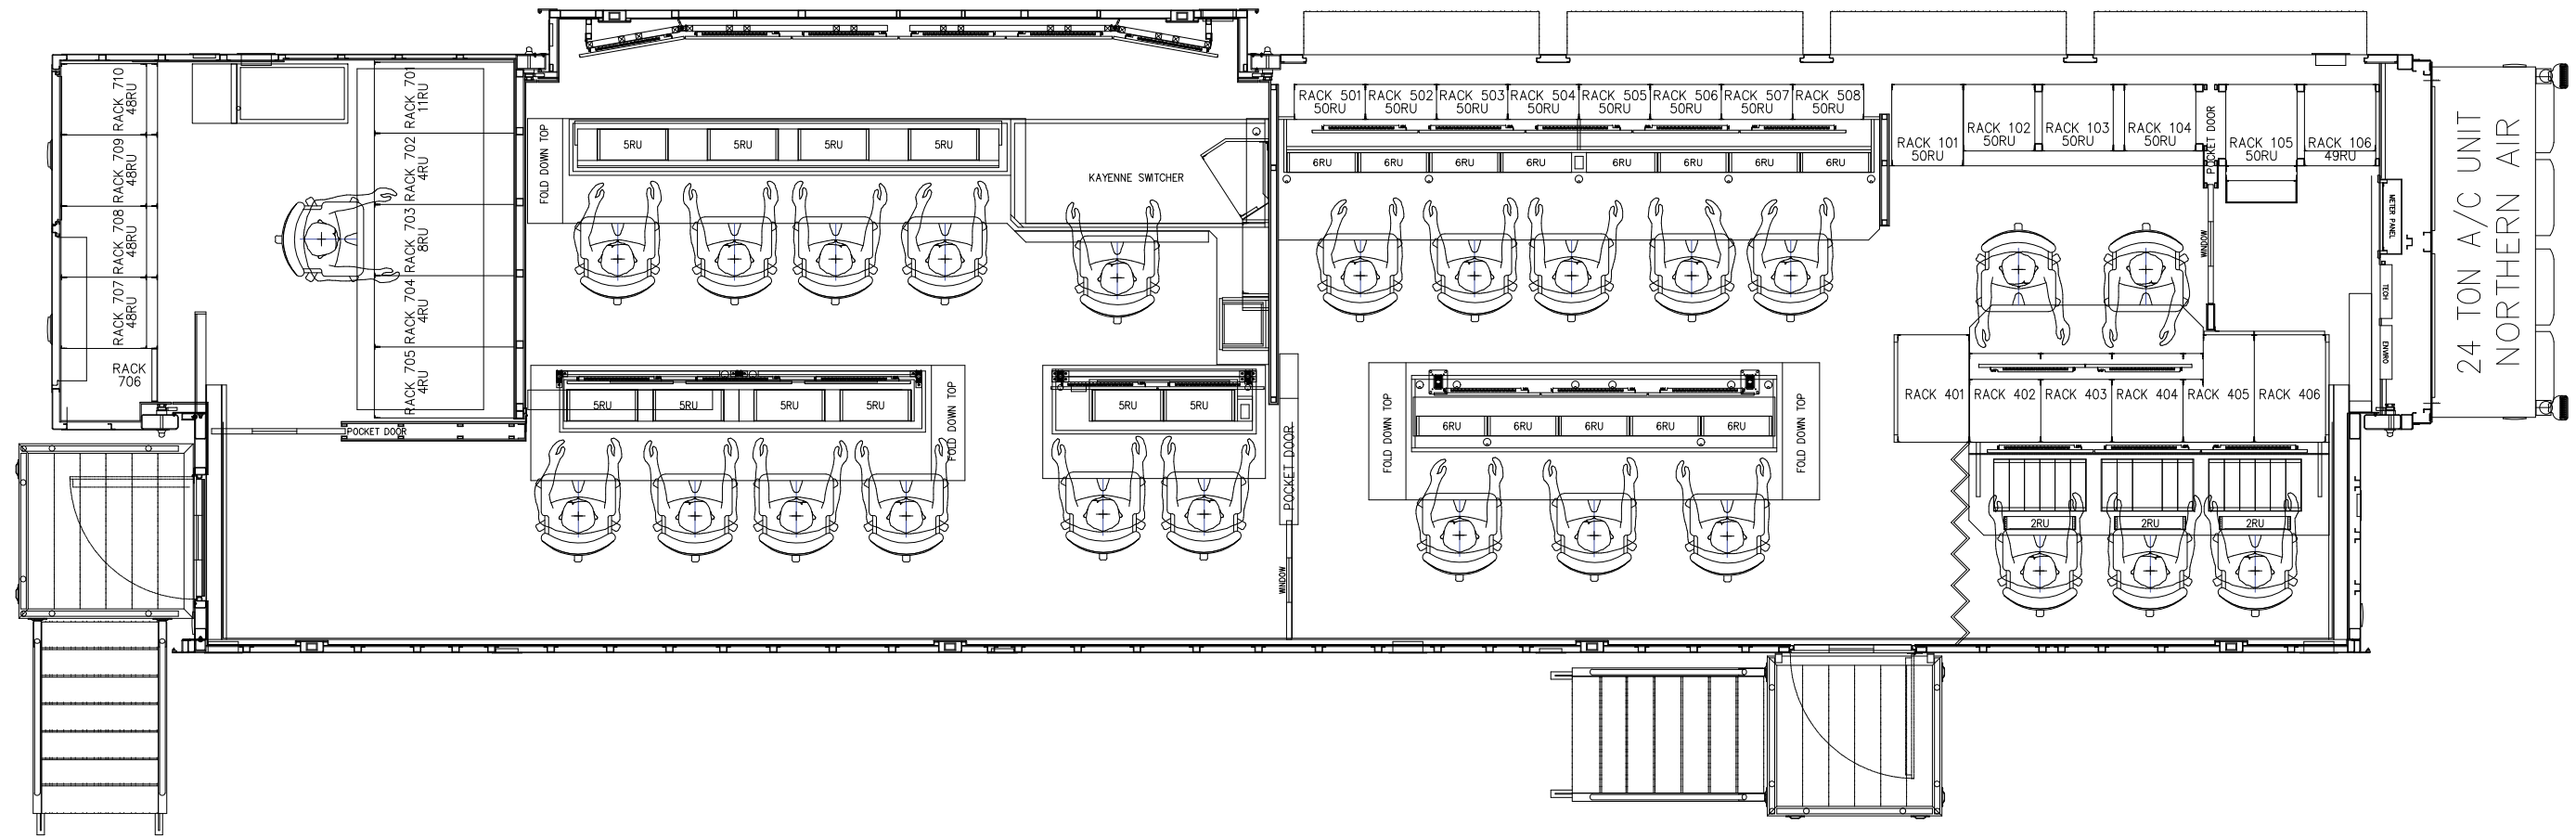

64 ft Long Working Area

22 ft Wide Working Area

HOLLYWOOD